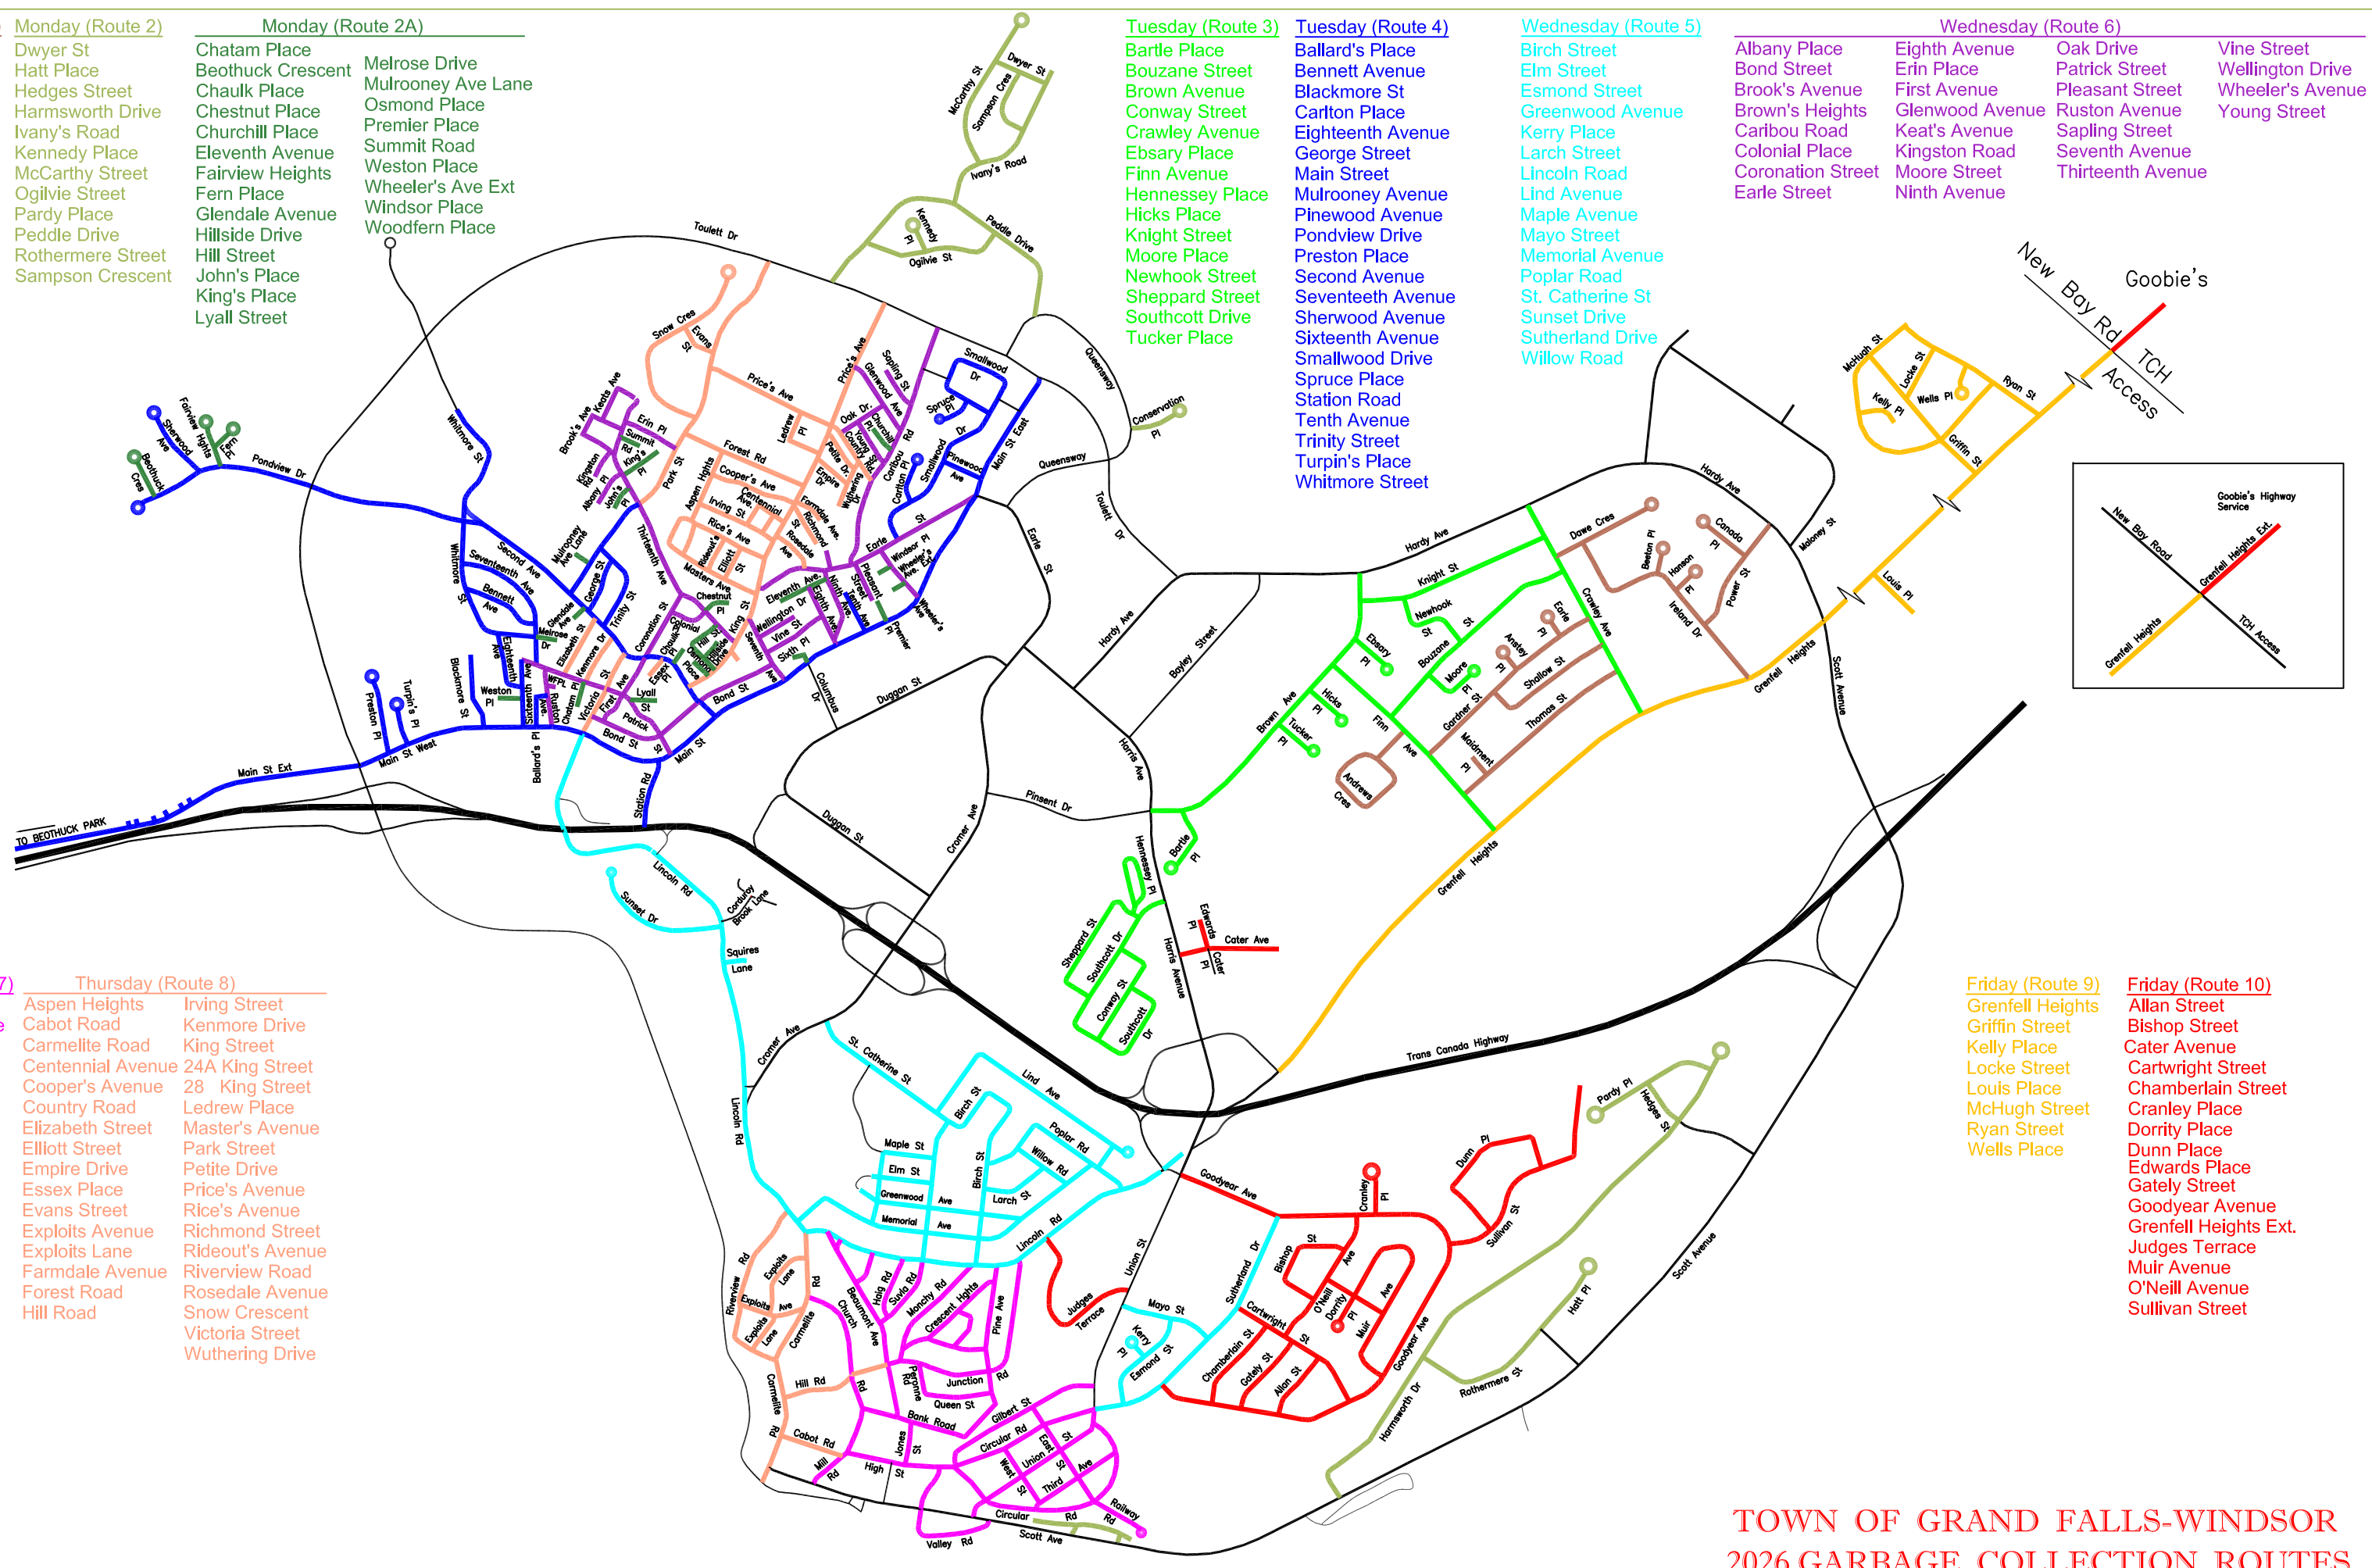

1. **Wednesday (Route 6)**
   Oak Drive
   Patrick Street
   Pleasant Street
   Ruston Avenue
   Sapling Street
   Seventh Avenue
   Thirteenth Avenue
2. Vine Street
   Wellington Drive
   Wheeler's Avenue
   Young Street

1. **Thursday (Route 7)**
   Bank Road
   Beaumont Avenue
   Church Road
   Circular Road
   Crescent Heights
   East Street
   Gilbert Street
   Haig Road
   High Street
   Jones Street
   Junction Road
   Mill Road
   Monchy Road
   Peronne Road
   Pine Avenue
   Polygon Road
   Queen Street
   Railway Road
   Suvla Road
   Third Avenue
   Union Street
   Valley Road
   West Street

1. **Thursday (Route 8)**
   Aspen Heights
   Cabot Road
   Carmelite Road
   Centennial Avenue
   Cooper's Avenue
   Country Road
   Elizabeth Street
   Elliott Street
   Empire Drive
   Essex Place
   Evans Street
   Exploits Avenue
   Exploits Lane
   Farmdale Avenue
   Forest Road
   Hill Road
2. Irving Street
   Kenmore Drive
   King Street
   24A King Street
   28 King Street
   Ledrew Place
   Master's Avenue
   Park Street
   Petite Drive
   Price's Avenue
   Rice's Avenue
   Richmond Street
   Rideout's Avenue
   Riverview Road
   Rosedale Avenue
   Snow Crescent
   Victoria Street
   Wuthering Drive

1. **Friday (Route 9)**
   Grenfell Heights
   Griffin Street
   Kelly Place
   Locke Street
   Louis Place
   McHugh Street
   Ryan Street
   Wells Place

1. **Friday (Route 10)**
   Allan Street
   Bishop Street
   Cater Avenue
   Cartwright Street
   Chamberlain Street
   Cranley Place
   Dorrity Place
   Dunn Place
   Edwards Place
   Gately Street
   Goodyear Avenue
   Grenfell Heights Ext.
   Judges Terrace
   Muir Avenue
   O'Neill Avenue
   Sullivan Street

**TOWN OF GRAND FALLS-WINDSOR
2026 GARBAGE COLLECTION ROUTES**