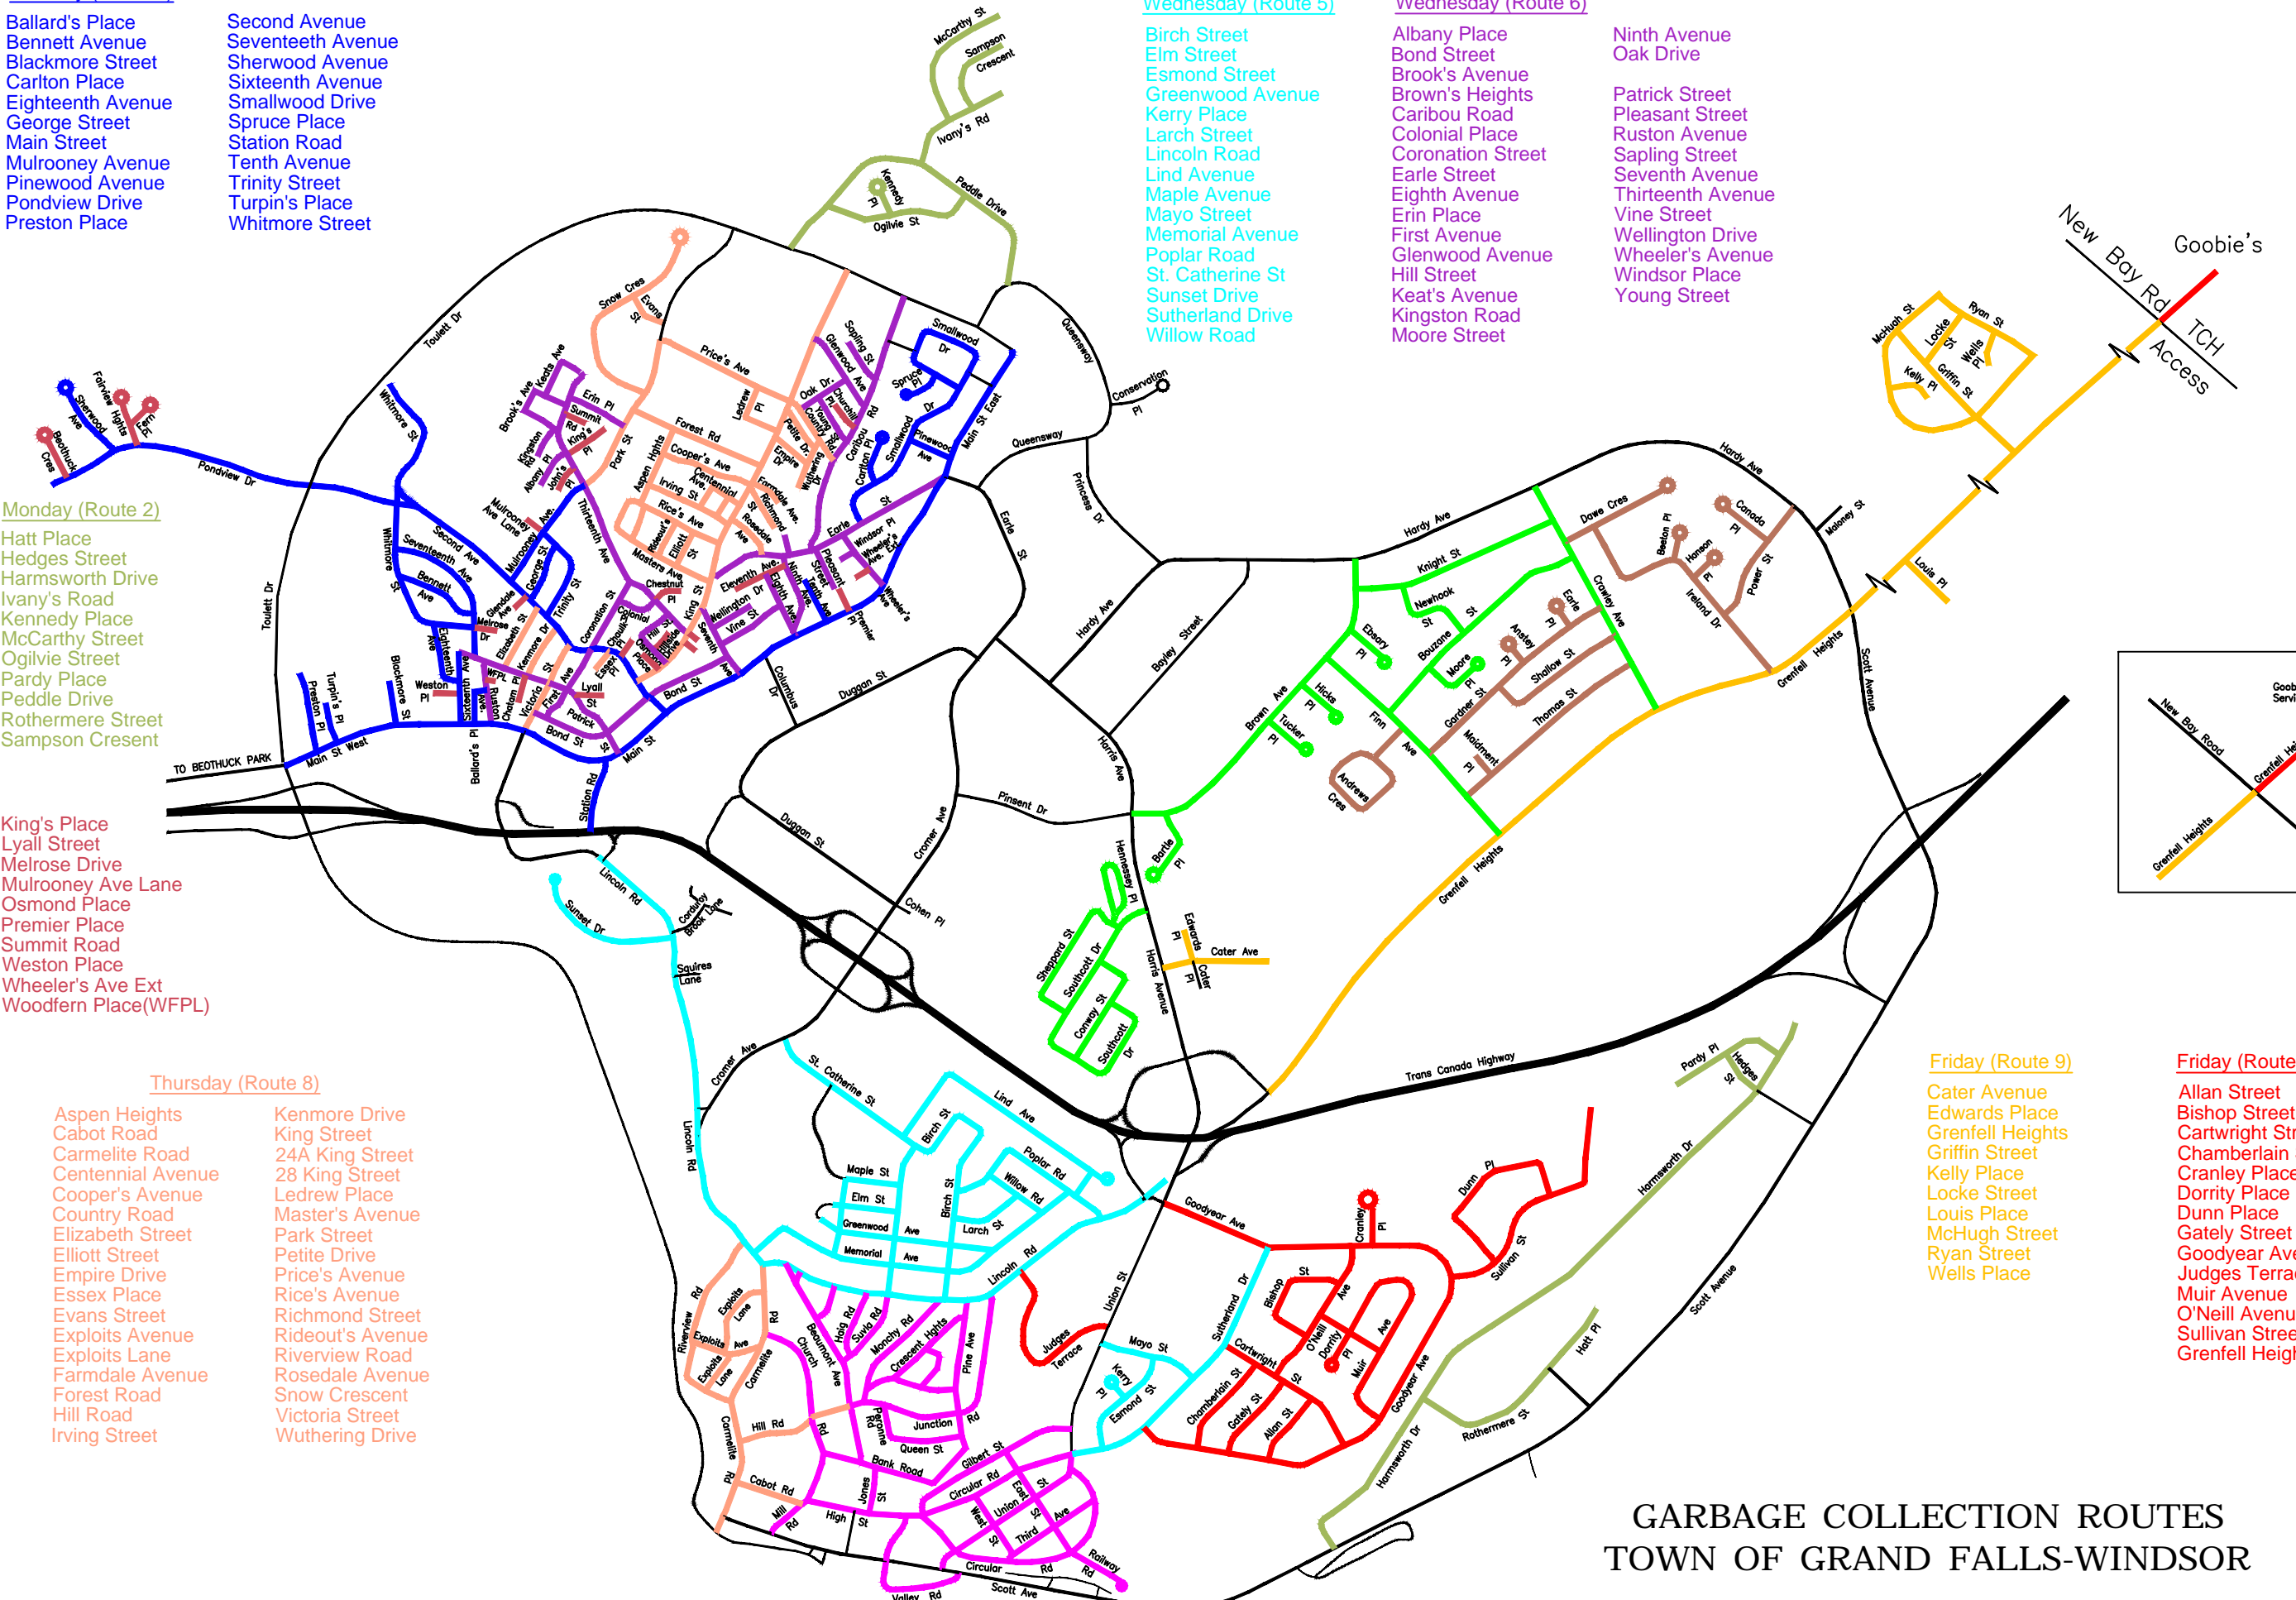

Wednesday (Route 5)

- Birch Street
- Elm Street
- Esmond Street
- Greenwood Avenue
- Kerry Place
- Larch Street
- Lincoln Road
- Lind Avenue
- Maple Avenue
- Mayo Street
- Memorial Avenue
- Poplar Road
- St. Catherine St
- Sunset Drive
- Sutherland Drive
- Willow Road

Wednesday (Route 6)

- Albany Place
- Bond Street
- Brook's Avenue
- Brown's Heights
- Caribou Road
- Colonial Place
- Coronation Street
- Earle Street
- Eighth Avenue
- Erin Place
- First Avenue
- Glenwood Avenue
- Hill Street
- Keat's Avenue
- Kingston Road
- Moore Street

- Ninth Avenue
- Oak Drive
- Patrick Street
- Pleasant Street
- Ruston Avenue
- Sapling Street
- Seventh Avenue
- Thirteenth Avenue
- Vine Street
- Wellington Drive
- Wheeler's Avenue
- Windsor Place
- Young Street

Friday (Route 9)

- Cater Avenue
- Edwards Place
- Grenfell Heights
- Griffin Street
- Kelly Place
- Locke Street
- Louis Place
- McHugh Street
- Ryan Street
- Wells Place

Friday (Route 10)

- Allan Street
- Bishop Street
- Cartwright Street
- Chamberlain Street
- Cranley Place
- Dorrity Place
- Dunn Place
- Gately Street
- Goodyear Avenue
- Judges Terrace
- Muir Avenue
- O'Neill Avenue
- Sullivan Street
- Grenfell Heights Ext.

GARBAGE COLLECTION ROUTES
TOWN OF GRAND FALLS-WINDSOR