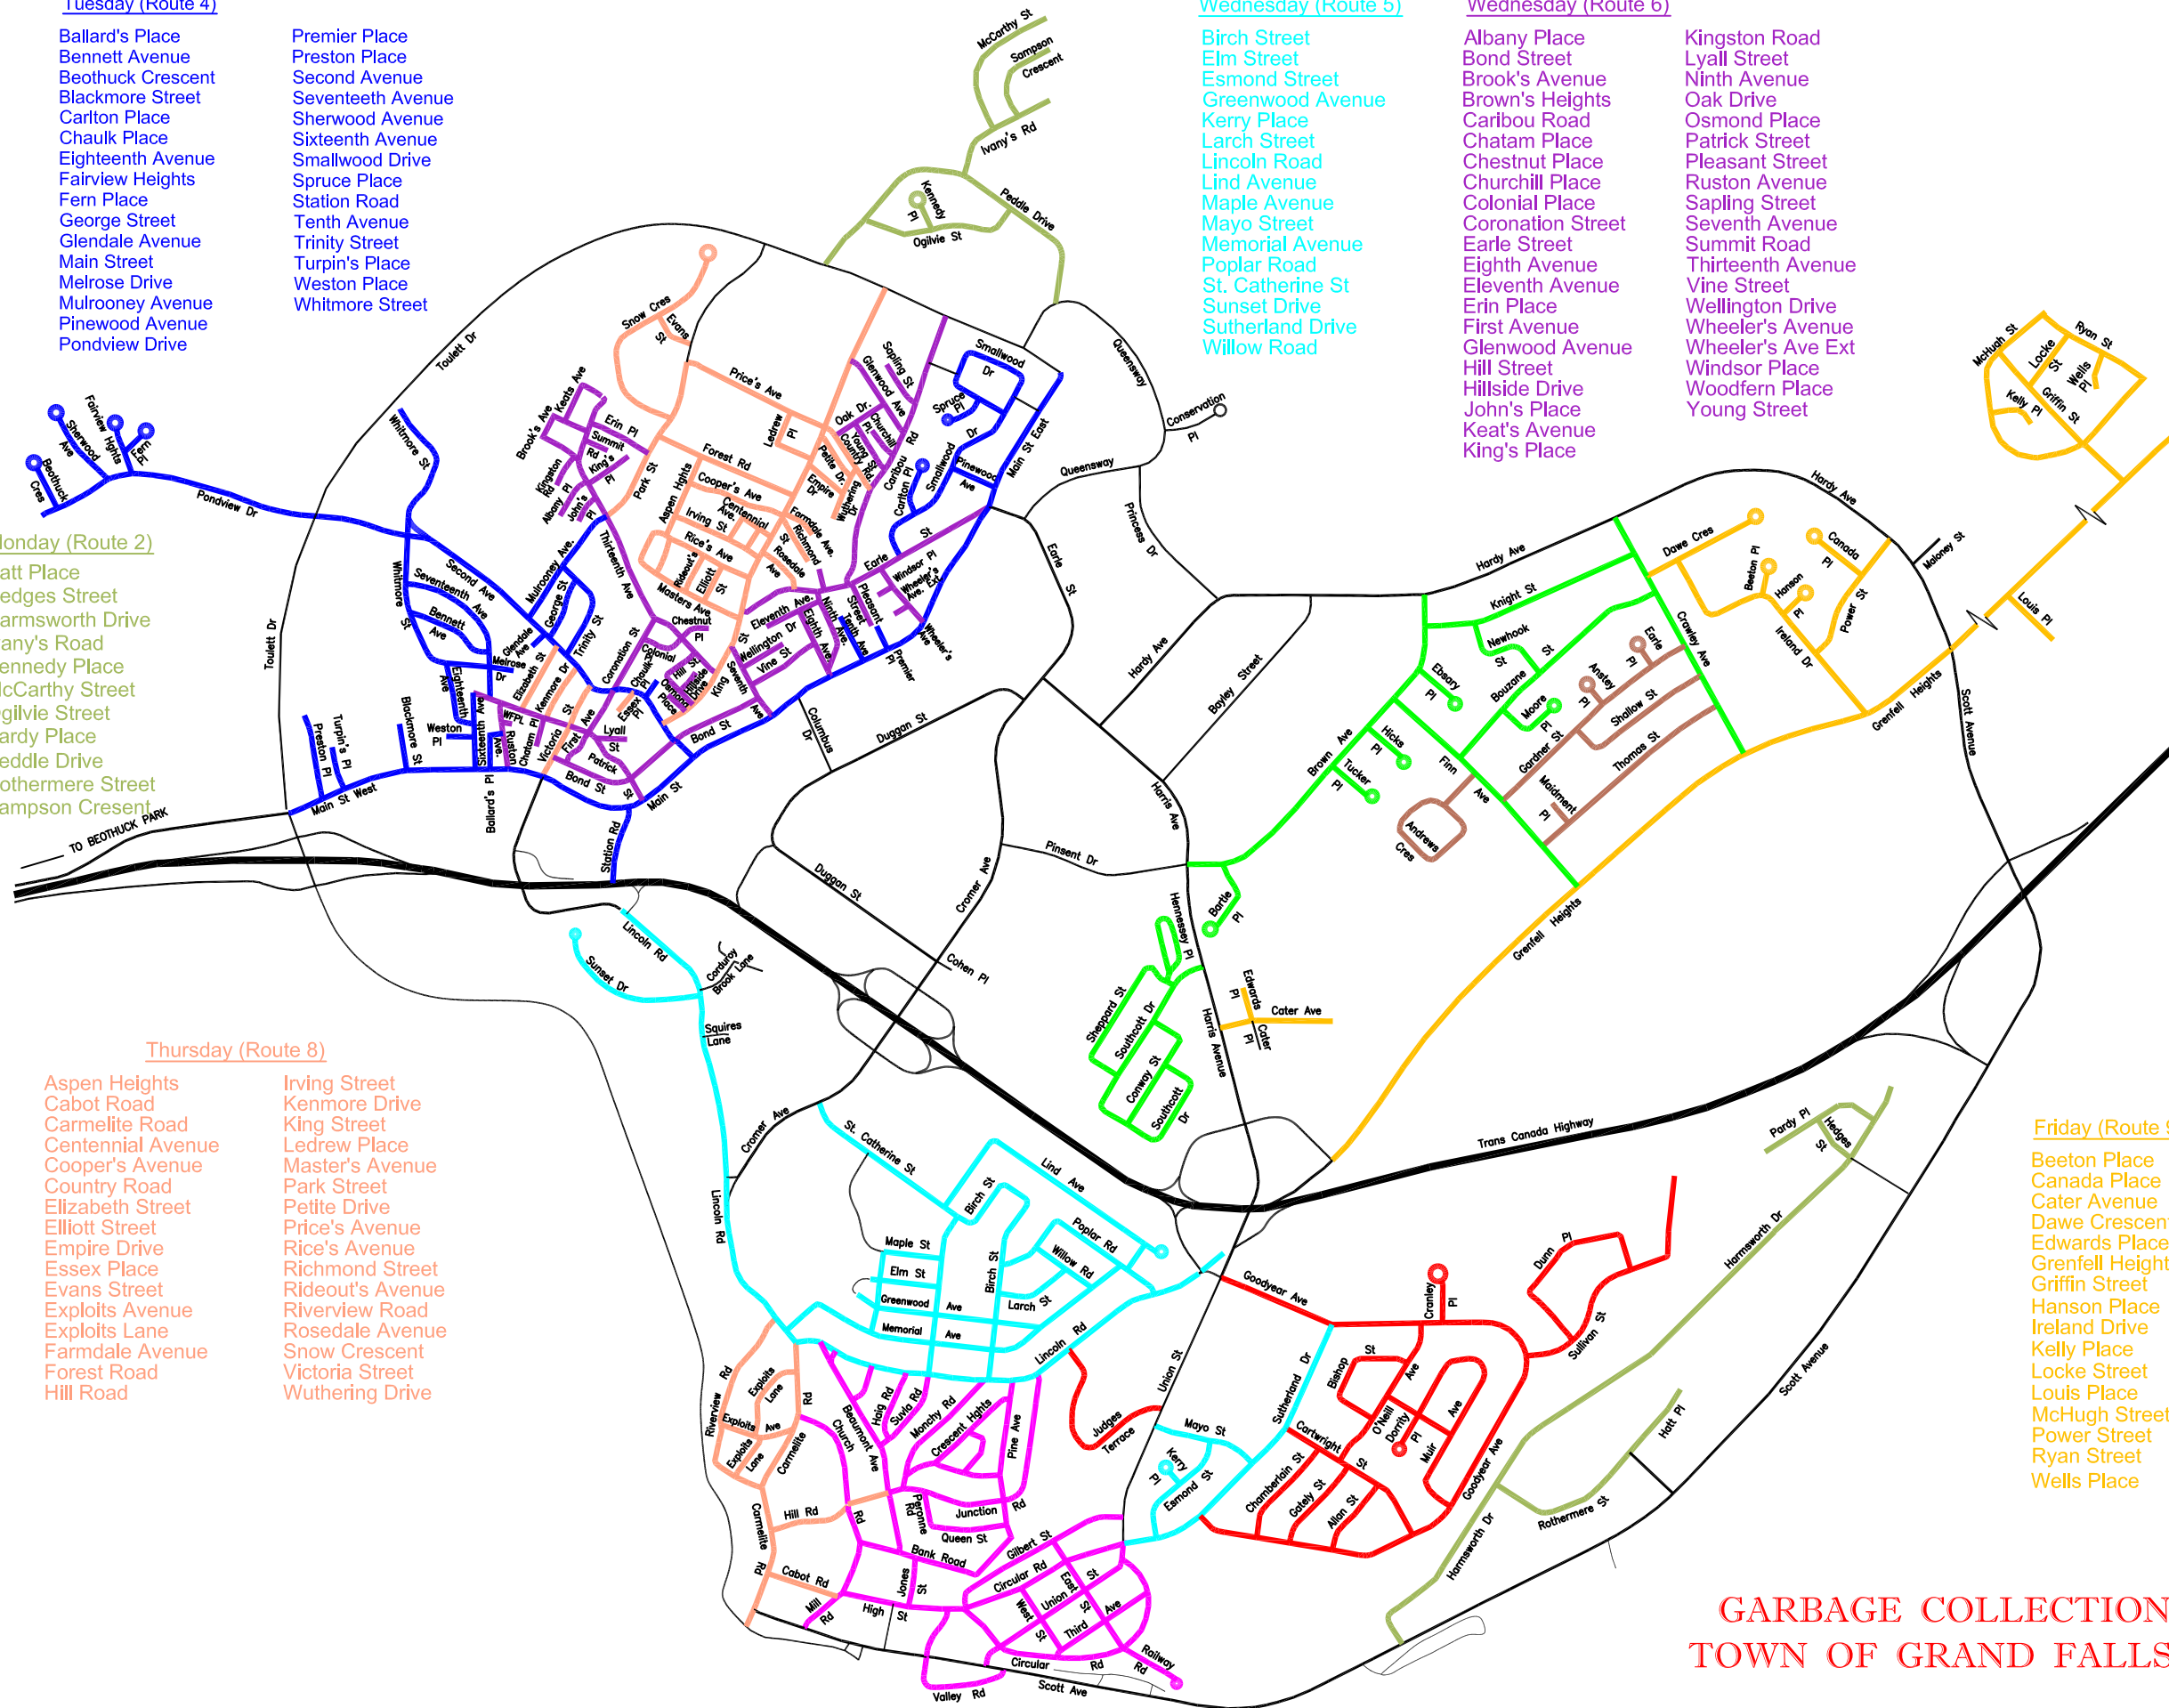

- Premier Place
- Preston Place
- Second Avenue
- Seventeenth Avenue
- Sherwood Avenue
- Sixteenth Avenue
- Smallwood Drive
- Spruce Place
- Station Road
- Tenth Avenue
- Trinity Street
- Turpin's Place
- Weston Place
- Whitmore Street

Wednesday (Route 6)

- Albany Place
- Bond Street
- Brook's Avenue
- Brown's Heights
- Caribou Road
- Chatam Place
- Chestnut Place
- Churchill Place
- Colonial Place
- Coronation Street
- Earle Street
- Eighth Avenue
- Eleventh Avenue
- Erin Place
- First Avenue
- Glenwood Avenue
- Hill Street
- Hillside Drive
- John's Place
- Keat's Avenue
- King's Place

Thursday (Route 8)

- Aspen Heights
- Cabot Road
- Carmelite Road
- Centennial Avenue
- Cooper's Avenue
- Country Road
- Elizabeth Street
- Elliott Street
- Empire Drive
- Essex Place
- Evans Street
- Exploits Avenue
- Exploits Lane
- Farmdale Avenue
- Forest Road
- Hill Road
- Irving Street
- Kenmore Drive
- King Street
- Ledrew Place
- Master's Avenue
- Park Street
- Petite Drive
- Price's Avenue
- Rice's Avenue
- Richmond Street
- Rideout's Avenue
- Riverview Road
- Rosedale Avenue
- Snow Crescent
- Victoria Street
- Wuthering Drive

Friday (Route 10)

- Allan Street
- Bishop Street
- Cartwright Street
- Chamberlain Street
- Cranley Place
- Dorrity Place
- Dunn Place
- Gately Street
- Goodyear Avenue
- Judges Terrace
- Muir Avenue
- O'Neill Avenue
- Sullivan Street
- Grenfell Heights Ext.